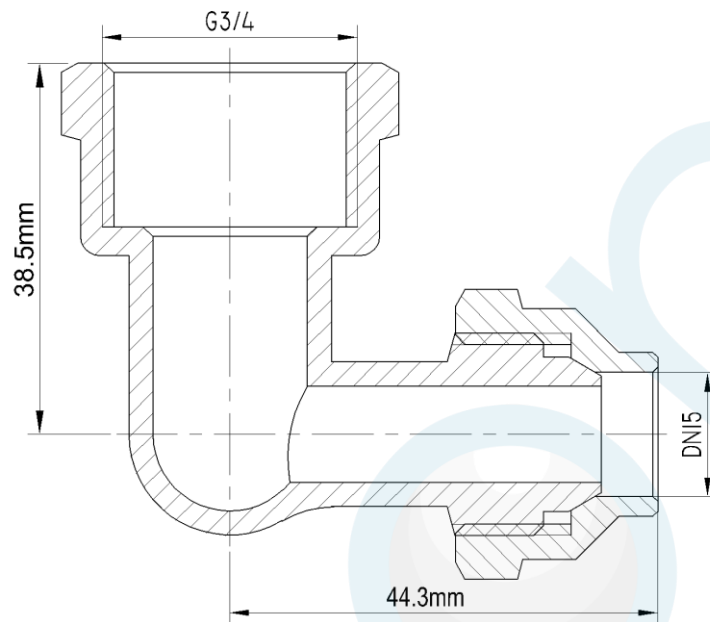

ELBOW CxF 15mm FL x 20mm FI BRS

Product Code : 85572

Brand Name: **elson**

## Product Specification

- Watermark Licence Number: WMKA 02497
- In compliance with AS 3688
- Material: DR Brass, Complies with AS 2345
- Suitable for Potable Water – complies with AS/NZS 4020
- Maximum Working Temperature: 95°C
- Maximum Working Pressure at 20°C : 2100Kpa
- Threads are all BSP